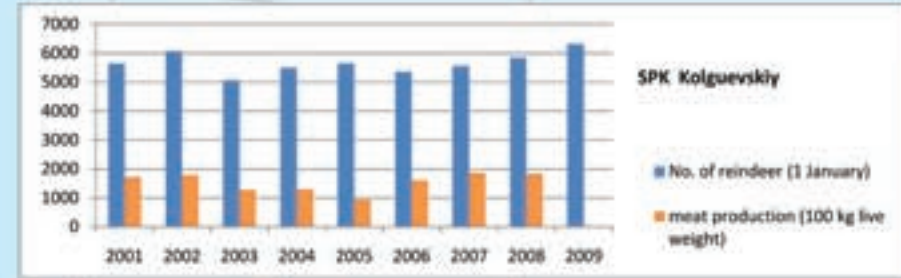

Nenets Autonomous Okrug: Traditional land use

Scale

0 25 50 75 100 km

IPY project MODIL-NAO

Excerpt map
from GIS database

Compiled by W.K. Dallmann
Norwegian Polar Institute, 2009

Areas assigned to reindeer herding cooperatives