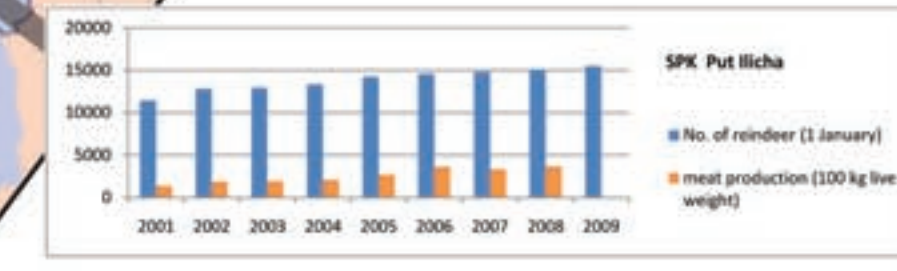

Nenets Autonomous Okrug: Traditional land use

Scale

0 25 50 75 100 km

IPY project MODIL-NAO

Excerpt map
from GIS database

Compiled by W.K. Dallmann
Norwegian Polar Institute, 2009

Areas assigned to reindeer herding cooperatives