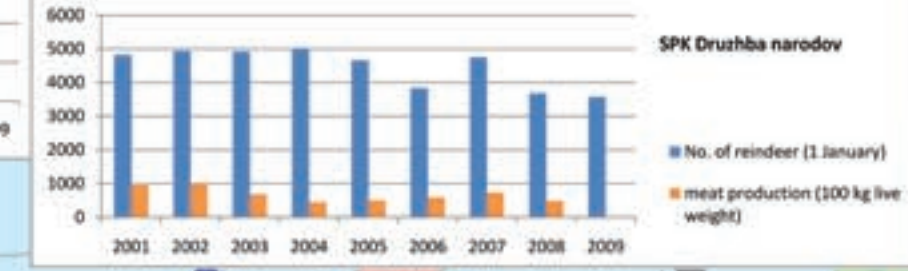

Nenets Autonomous Okrug: Traditional land use

Scale

0 25 50 75 100 km

IPY project MODIL-NAO

Excerpt map
from GIS database

Compiled by W.K. Dallmann
Norwegian Polar Institute, 2009

Areas assigned to reindeer herding cooperatives