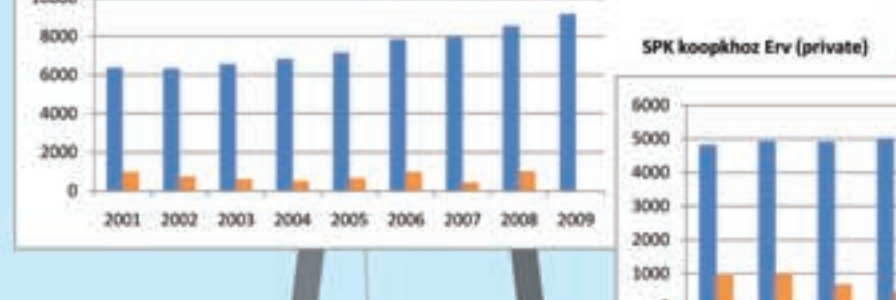

Nenets Autonomous Okrug: Traditional land use

Scale

0 25 50 75 100 km

IPY project MODIL-NAO

Excerpt map
from GIS database

Compiled by W.K. Dallmann
Norwegian Polar Institute, 2009

Areas assigned to reindeer herding cooperatives