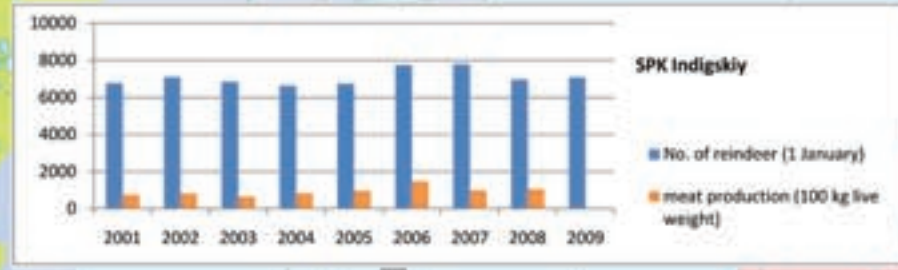

Nenets Autonomous Okrug: Traditional land use

Scale

0 25 50 75 100 km

IPY project MODIL-NAO

Excerpt map
from GIS database

Compiled by W.K. Dallmann
Norwegian Polar Institute, 2009

Areas assigned to reindeer herding cooperatives