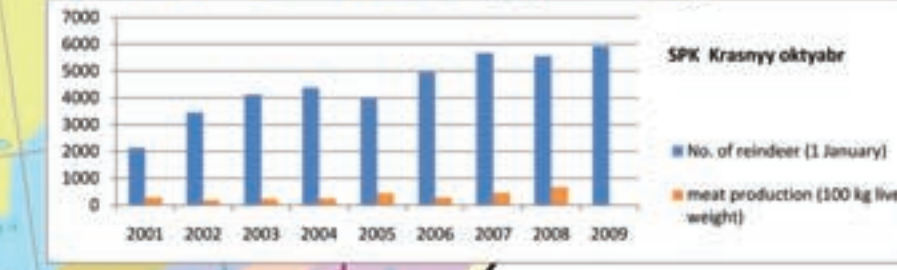

Nenets Autonomous Okrug: Traditional land use

Scale

0 25 50 75 100 km

IPY project MODIL-NAO

Excerpt map
from GIS database

Compiled by W.K. Dallmann
Norwegian Polar Institute, 2009

Areas assigned to reindeer herding cooperatives