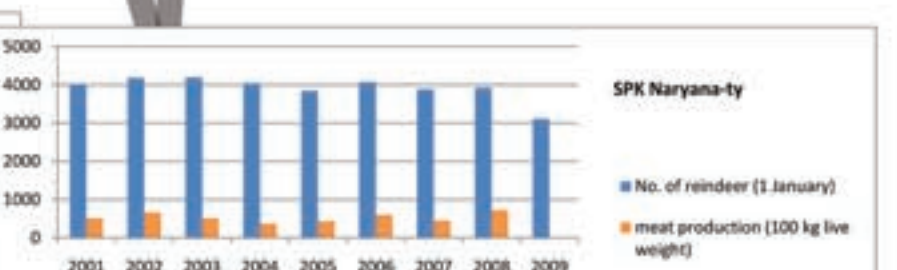

Nenets Autonomous Okrug: Traditional land use

Scale

0 25 50 75 100 km

IPY project MODIL-NAO

Excerpt map
from GIS database

Compiled by W.K. Dallmann
Norwegian Polar Institute, 2009

Areas assigned to reindeer herding cooperatives