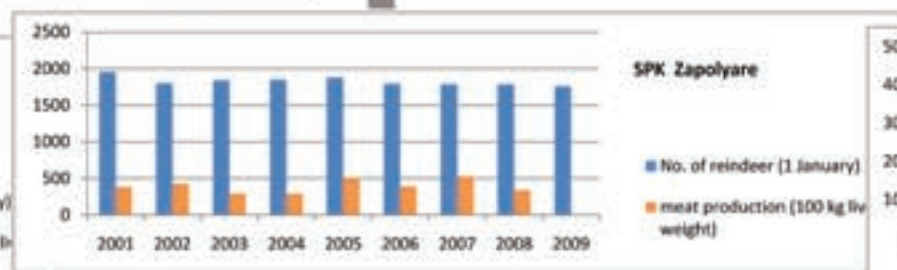

Nenets Autonomous Okrug: Traditional land use

Scale

0 25 50 75 100 km

IPY project MODIL-NAO

Excerpt map
from GIS database

Compiled by W.K. Dallmann
Norwegian Polar Institute, 2009

Areas assigned to reindeer herding cooperatives