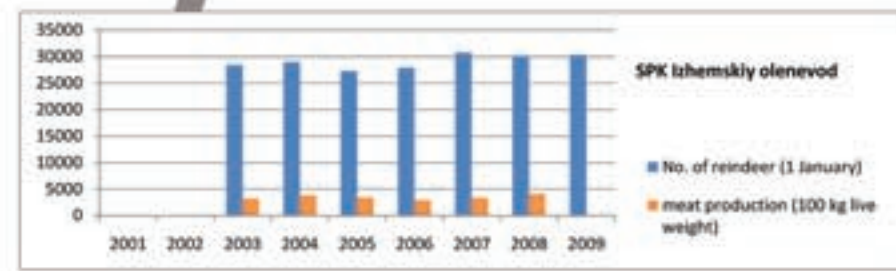

Nenets Autonomous Okrug: Traditional land use

Scale

0 25 50 75 100 km

IPY project MODIL-NAO

Excerpt map
from GIS database

Compiled by W.K. Dallmann
Norwegian Polar Institute, 2009

Areas assigned to reindeer herding cooperatives