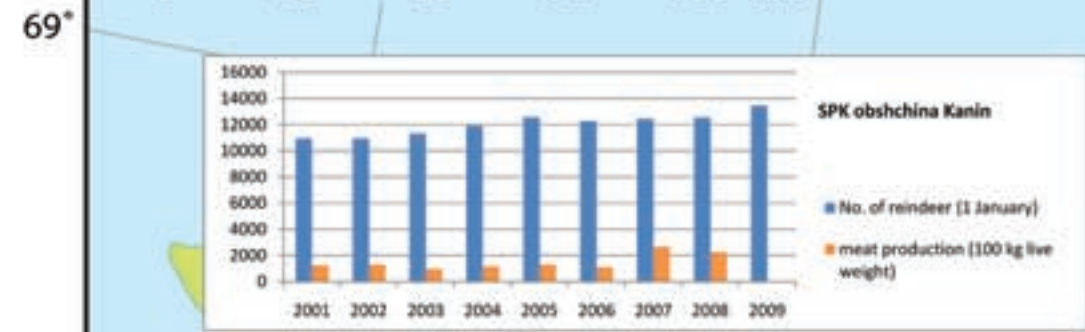

Nenets Autonomous Okrug: Traditional land use

Scale

0 25 50 75 100 km

IPY project MODIL-NAO

Excerpt map
from GIS database

Compiled by W.K. Dallmann
Norwegian Polar Institute, 2009

Areas assigned to reindeer herding cooperatives