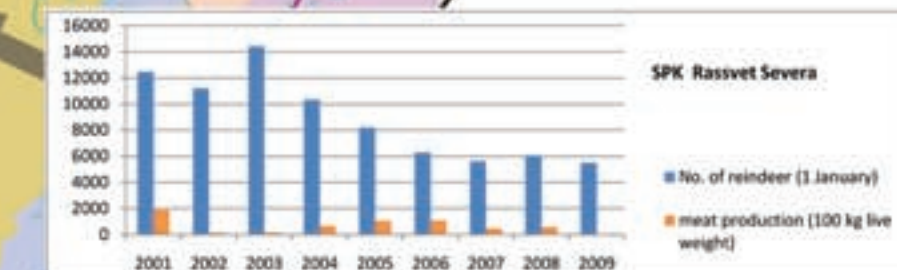

Nenets Autonomous Okrug: Traditional land use

Scale

0 25 50 75 100 km

IPY project MODIL-NAO

Excerpt map
from GIS database

Compiled by W.K. Dallmann
Norwegian Polar Institute, 2009

Areas assigned to reindeer herding cooperatives